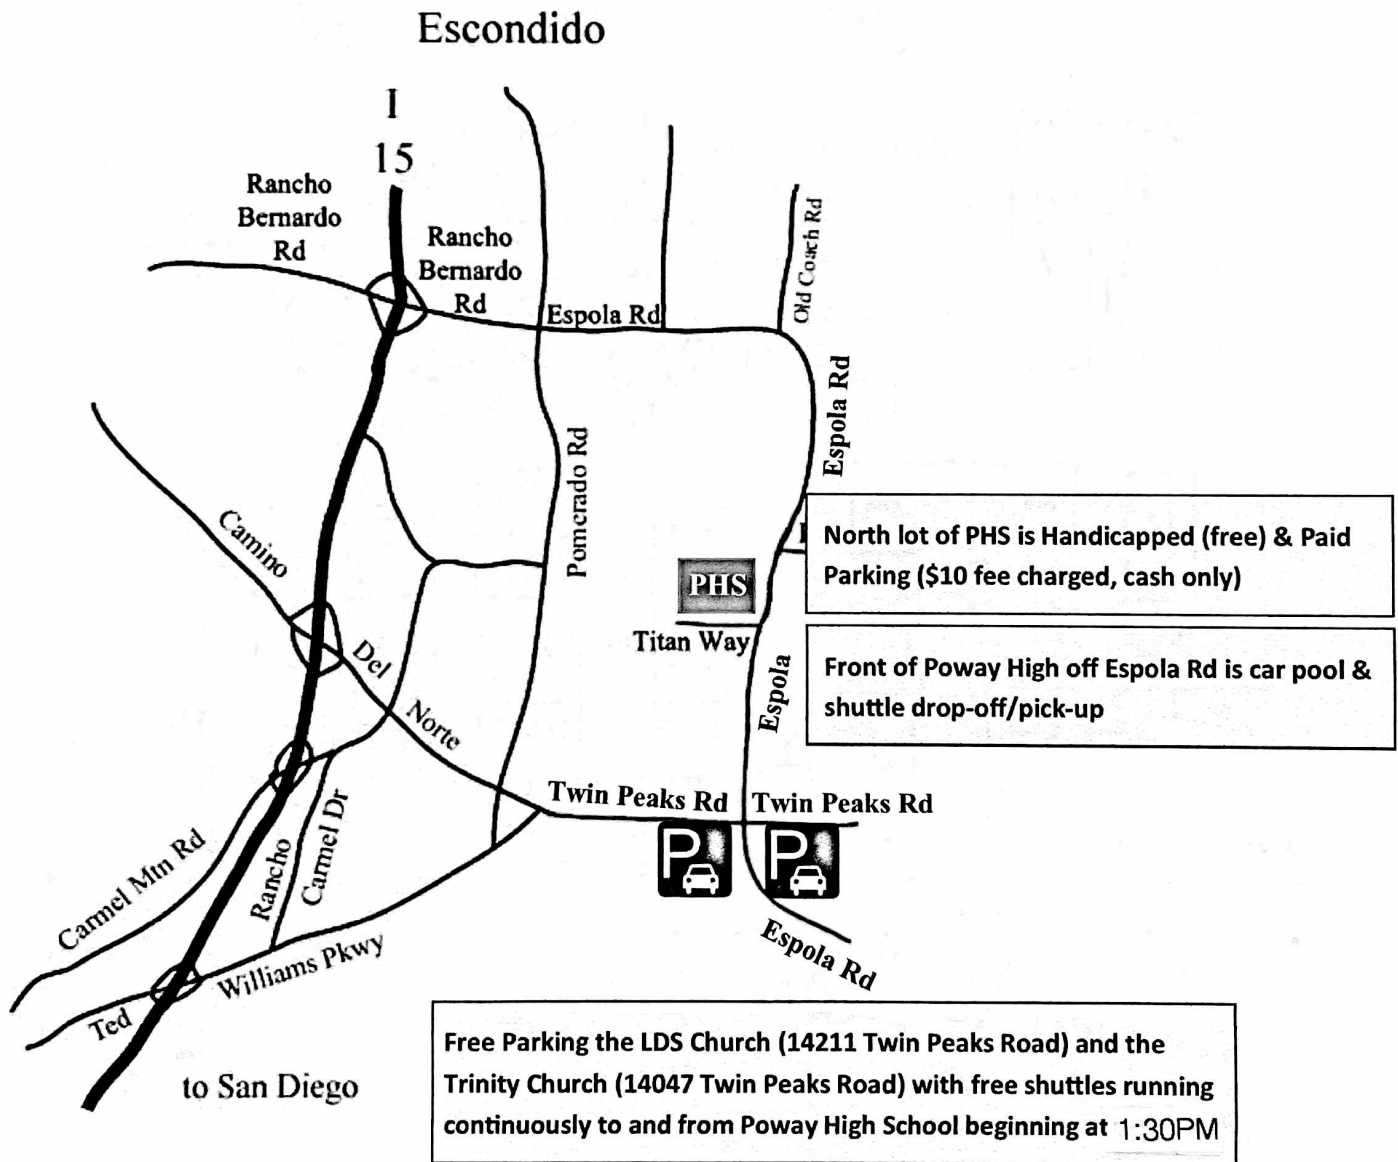

PIFT 2021 – Directions & Parking

Poway High School (PHS)
15500 Espola Road
Poway, CA 92064

TITAN STADIUM

SITE PLAN
POWAY HIGH SCHOOL

ESPOLA ROAD

ESPOLA ROAD