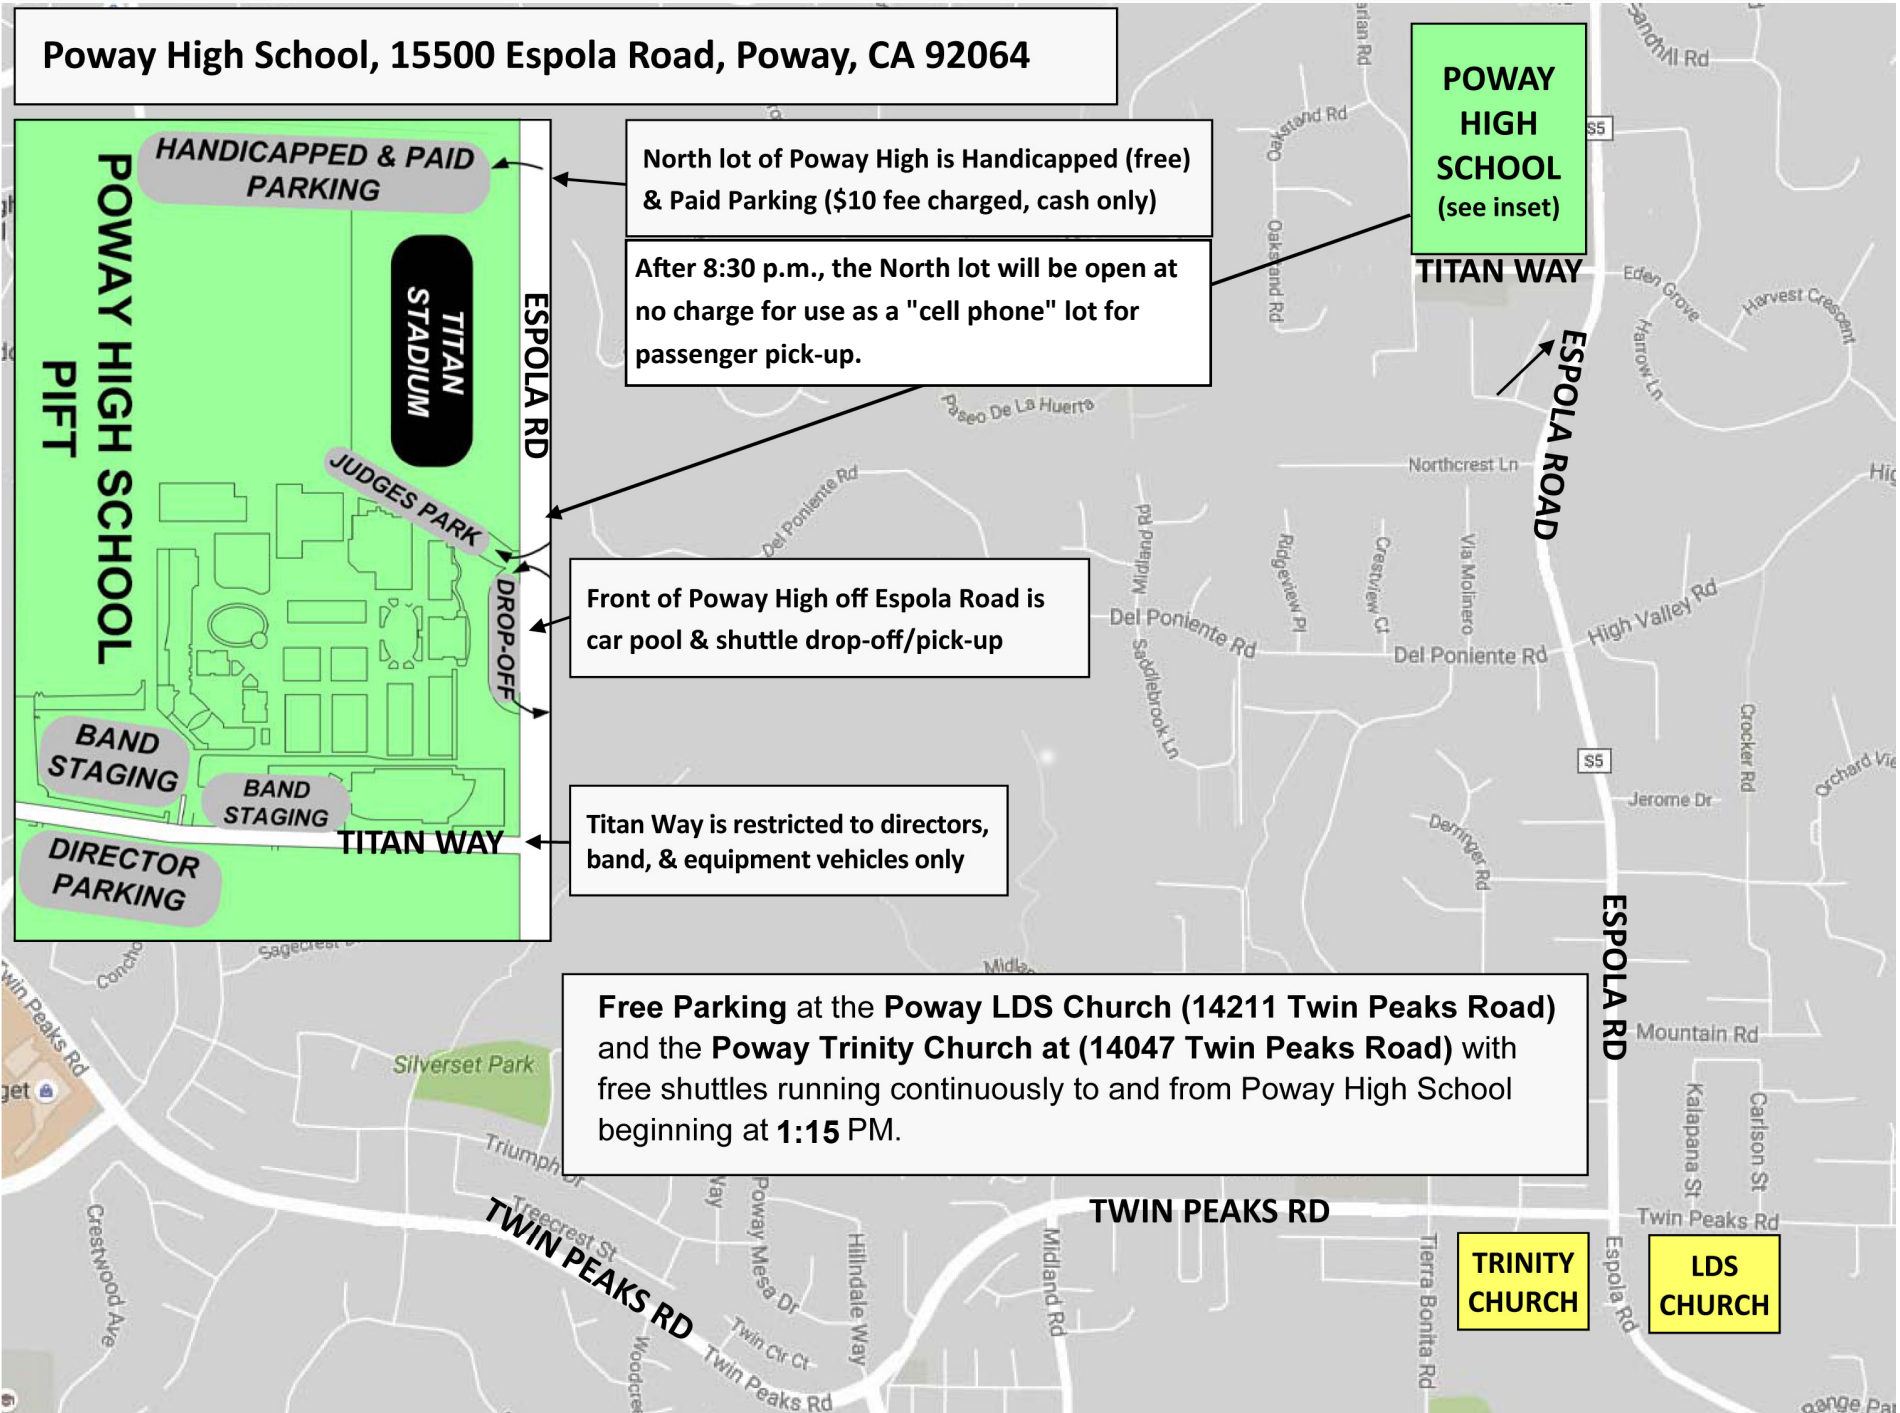

# POWAY INVITATIONAL FIELD TOURNAMENT—VISITOR PARKING MAP

Poway High School, 15500 Espola Road, Poway, CA 92064

**POWAY HIGH SCHOOL**  
(see inset)

North lot of Poway High is Handicapped (free) & Paid Parking (\$10 fee charged, cash only)  
After 8:30 p.m., the North lot will be open at no charge for use as a "cell phone" lot for passenger pick-up.

Front of Poway High off Espola Road is car pool & shuttle drop-off/pick-up

Titan Way is restricted to directors, band, & equipment vehicles only

**Free Parking at the Poway LDS Church (14211 Twin Peaks Road) and the Poway Trinity Church at (14047 Twin Peaks Road) with free shuttles running continuously to and from Poway High School beginning at 1:15 PM.**

**TRINITY CHURCH**

**LDS CHURCH**